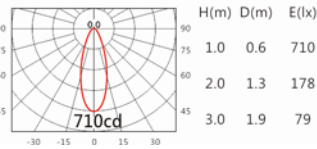

Light Distribution 配光曲線圖

2700K 432 lm

CITIZEN COB 20° 2700K

CITIZEN COB 35° 2700K

CITIZEN COB 45° 2700K

3000K 450 lm

CITIZEN COB 20° 3000K

CITIZEN COB 35° 3000K

CITIZEN COB 45° 3000K

4000K 464 lm

CITIZEN COB 20° 4000K

CITIZEN COB 35° 4000K

CITIZEN COB 45° 4000K